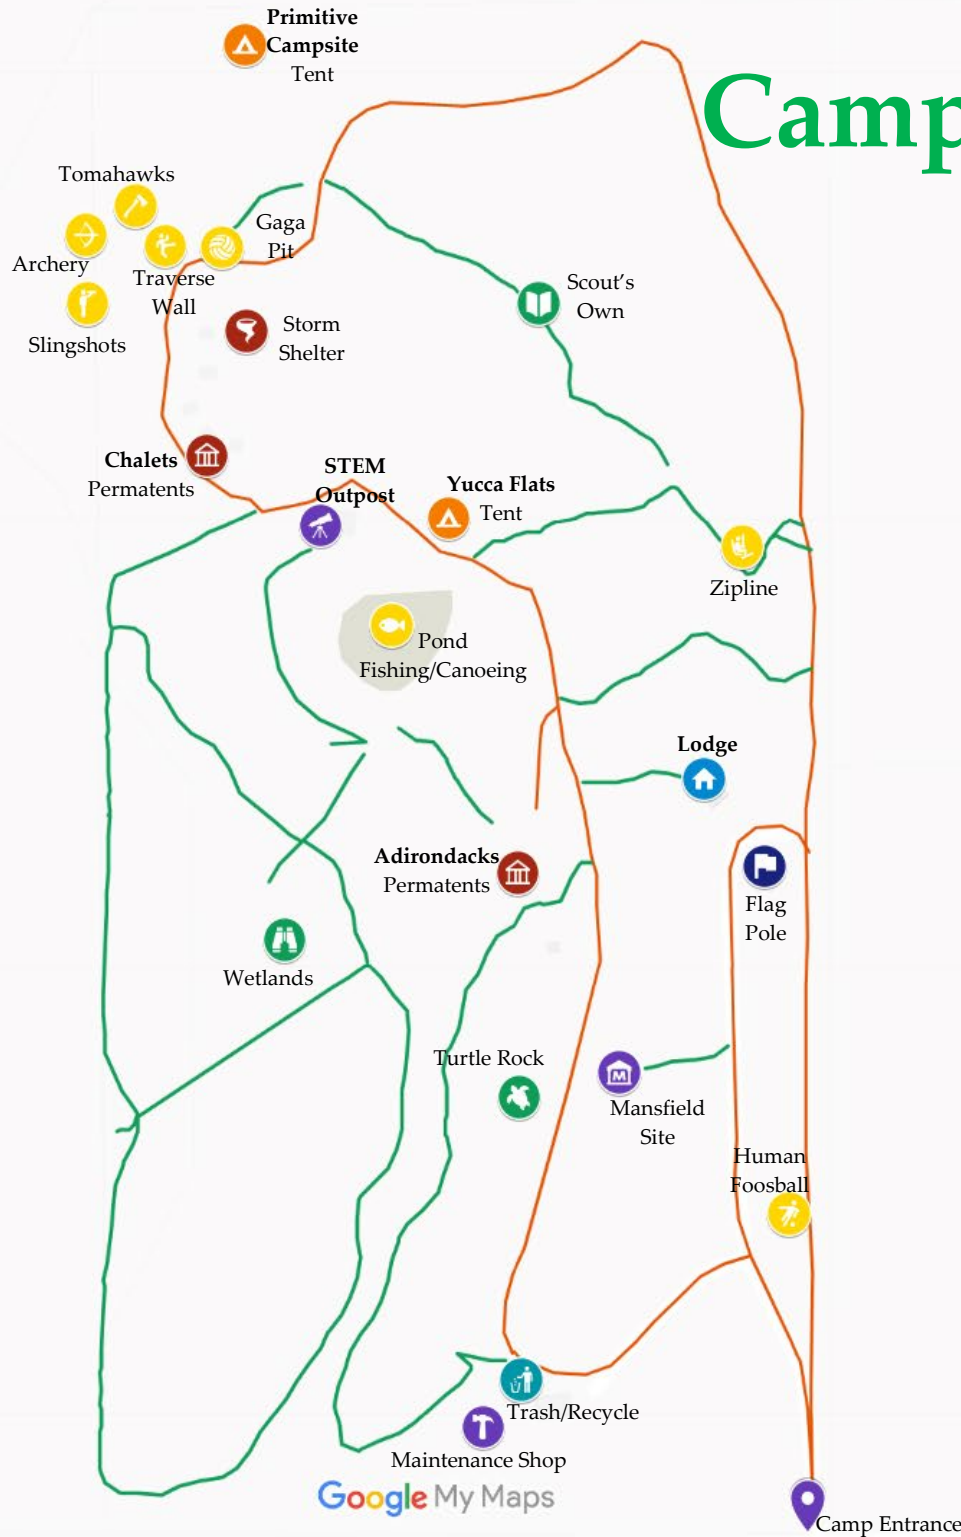

girl scouts
of ne kansas
and nw missouri

Camp Tongawood

18634 Evans Rd
Tonganoxie, KS 66086

— Camp Roads
— Hiking Trails

Google My Maps