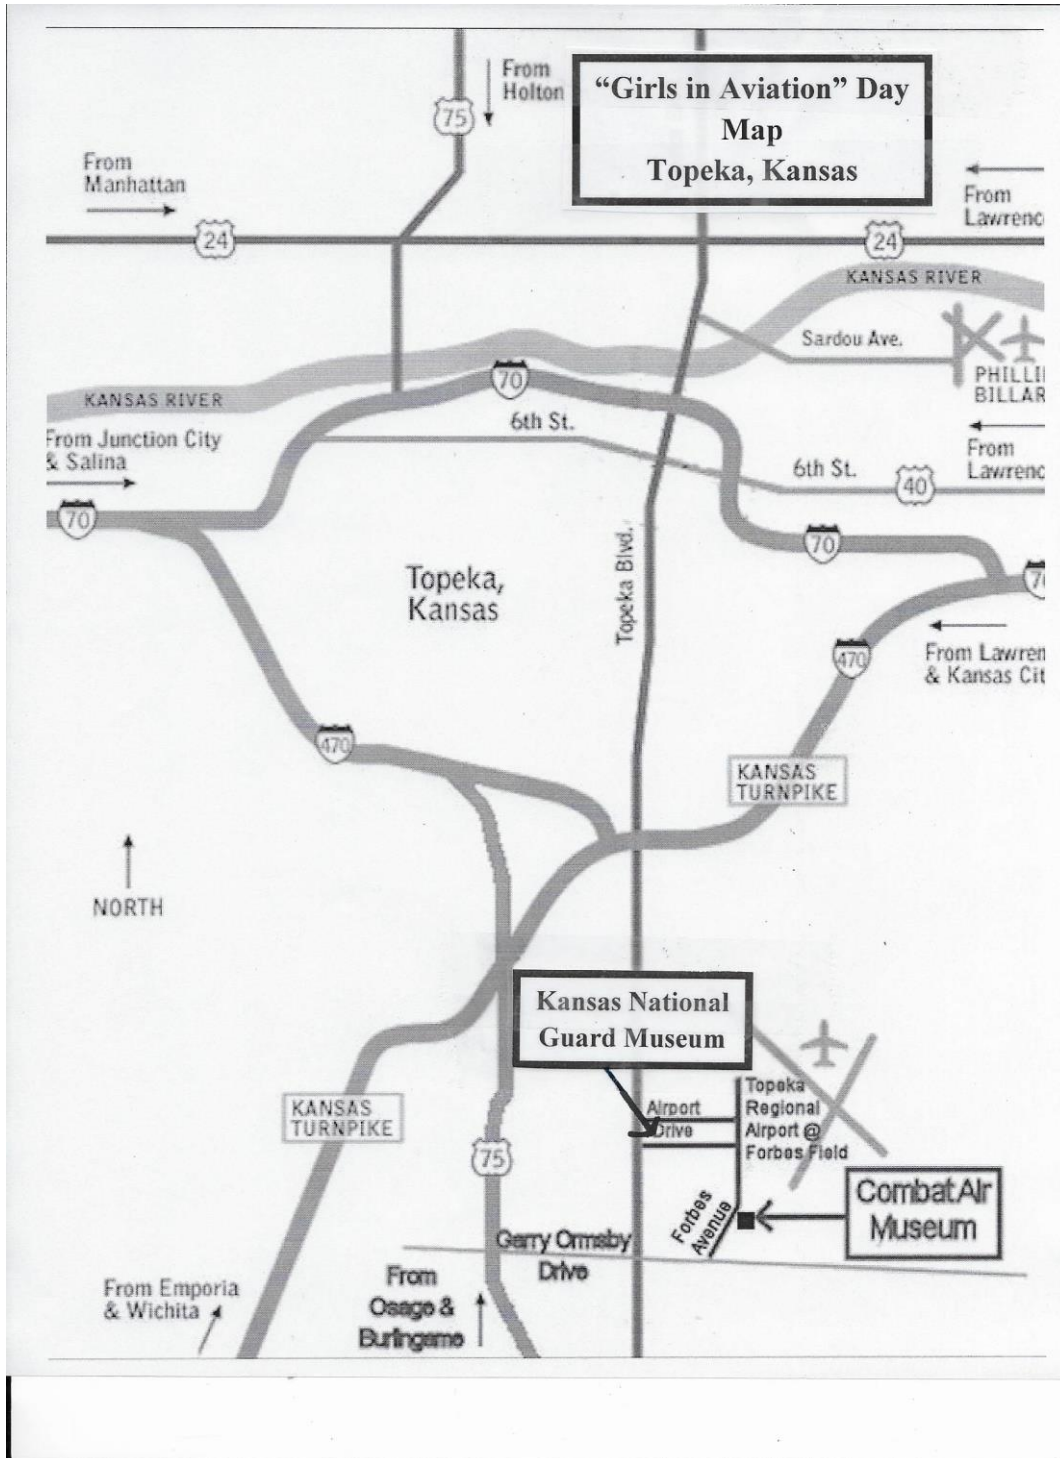

Directions to the Combat Air Museum, Topeka KS

TOPEKA REGIONAL AIRPORT

VIEW ARRIVING FROM THE NORTH (City of Topeka)

Take Topeka Blvd south to the Topeka Regional Airport; turn left at the airport **TERMINAL ENTRANCE** sign and Boeing KC-135 refueling aircraft; continue east on Airport Drive to the terminal; turn right on Forbes Avenue to the Combat Air Museum

VIEW ARRIVING FROM THE SOUTH (Emporia, Wichita area)

Travel north on US Highway 75, take the exit to the Topeka Regional Airport/Heartland Park Raceway – this is Topeka Boulevard. Continue north to the airport; turn right at the airport **TERMINAL ENTRANCE** sign and Boeing KC-135 refueling aircraft; continue east on Airport Drive to the terminal; turn right on Forbes Avenue to the Combat Air Museum