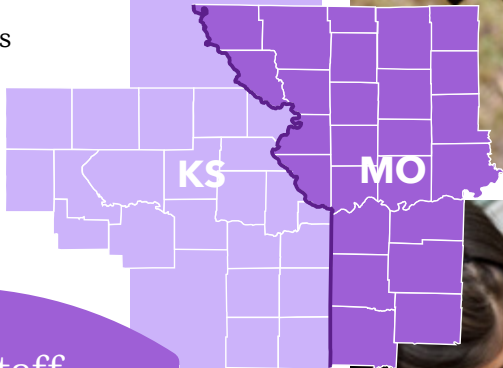

Our Year in Review

Fiscal Year: Oct. 1, 2020–Sept. 30, 2021 Highlights

Outdoor

9,627 girls on camp properties
4,143 Day Campers
3,922 Troop Campers

High Adventure Trips:

- Rocky Mountain Natl. Park
- Horseshoe Canyon
- Devil's Den

Membership

14,553 girl members (K-12)

8,279 adult members

6,616 volunteers

3,119 troop leaders

Serving **47** counties
across **2** states

Council Staff

4 regular part-time

27 seasonal part-time

9 temporary part-time

50 regular full-time

Entrepreneurship

10,006 girls participated in the Girl Scout Cookie Program

1,580,760 packages of cookies sold

Girl Scouts honed their digital marketing skills to grow direct ship to customer sales by **253%** in 2021