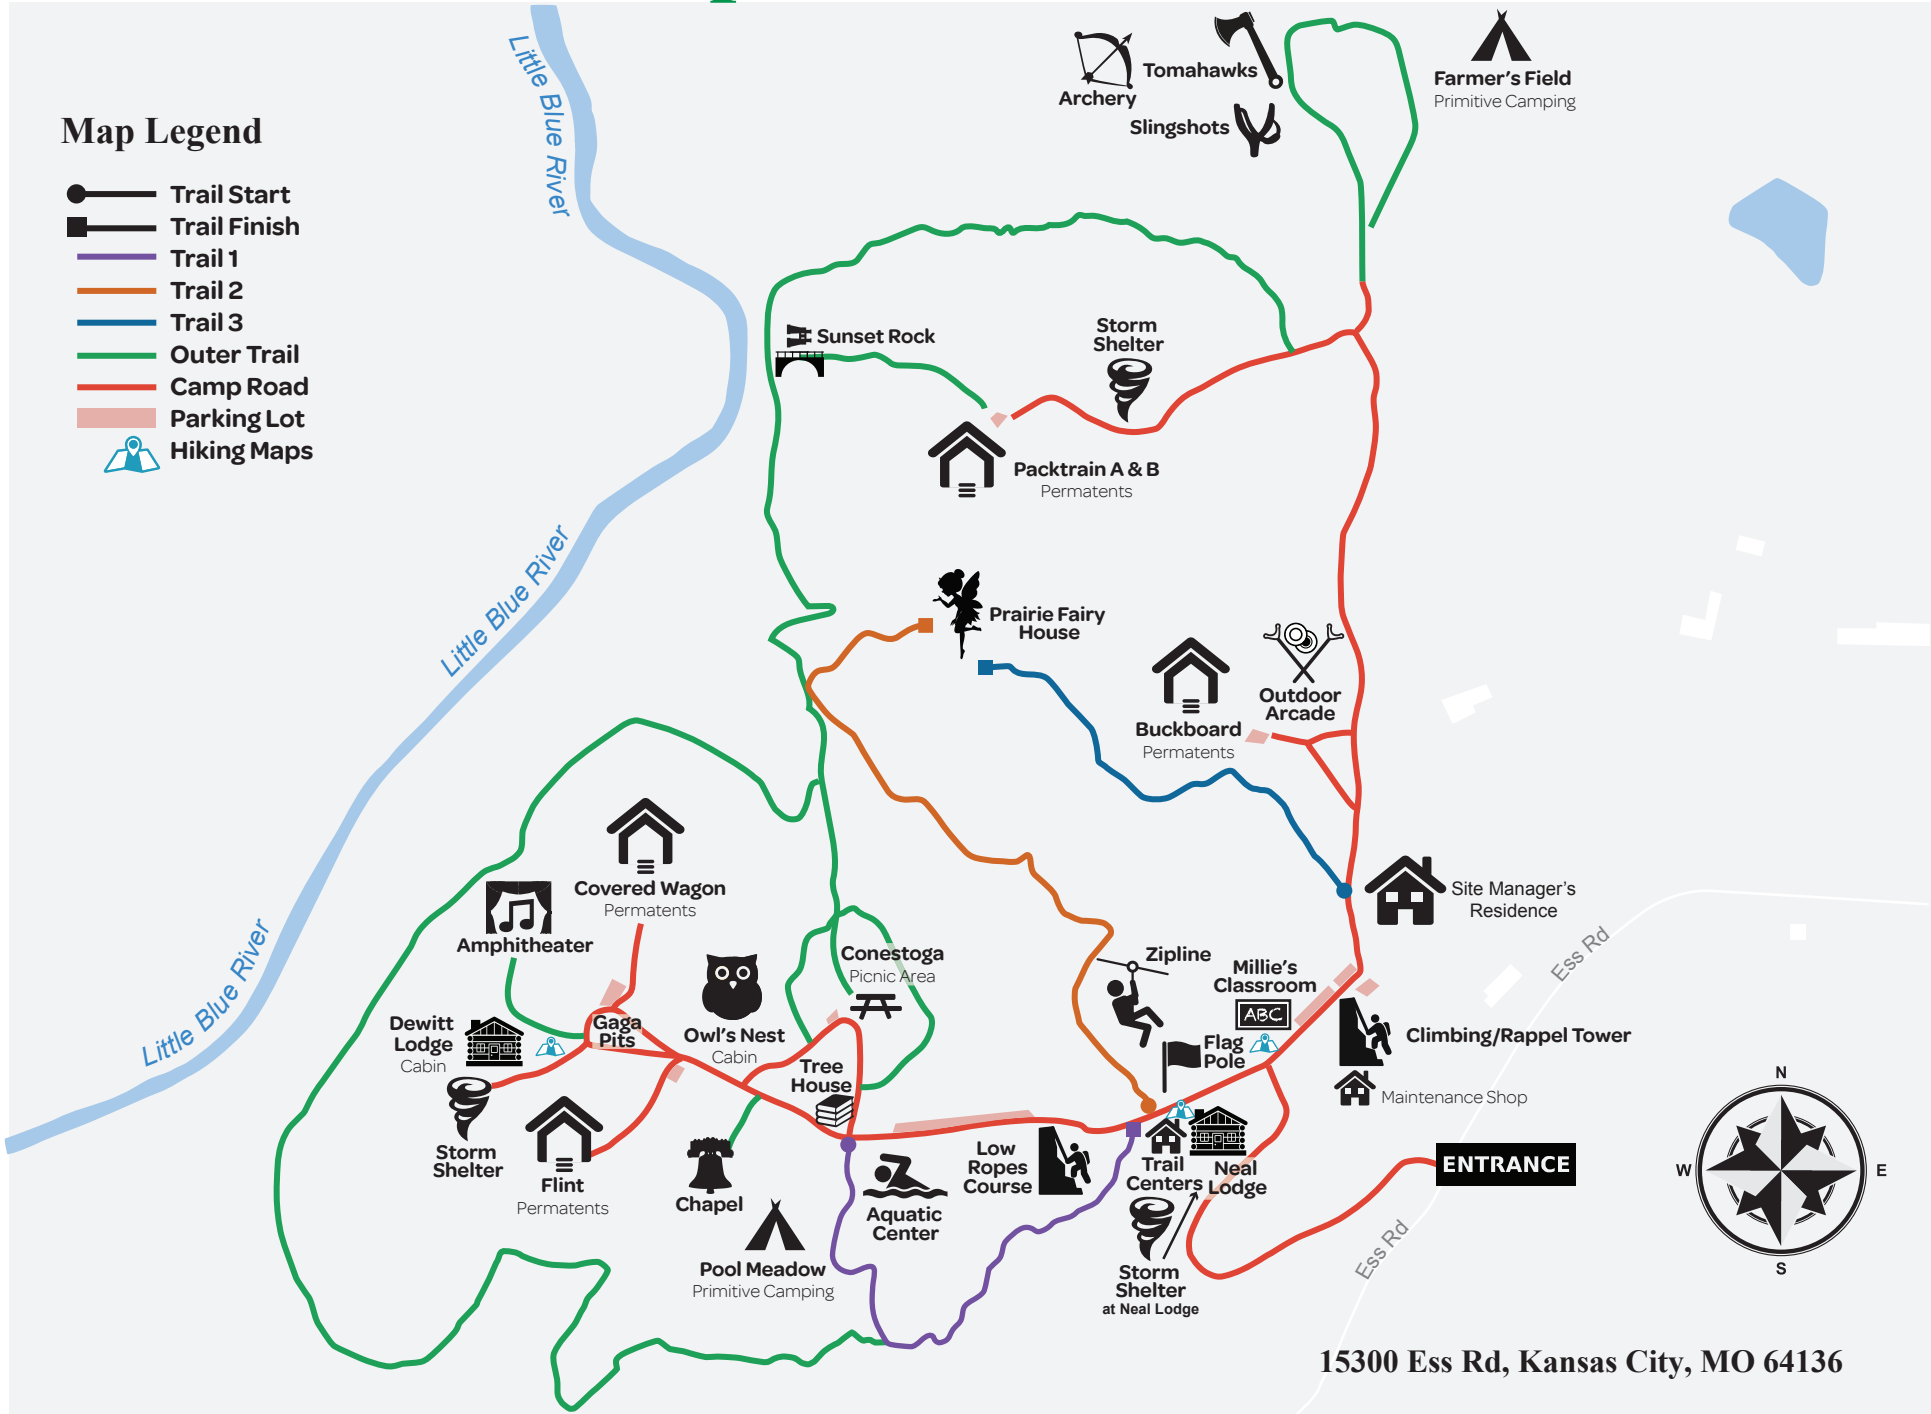

# Camp Prairie Schooner

## Map Legend

-  Trail Start
-  Trail Finish
-  Trail 1
-  Trail 2
-  Trail 3
-  Outer Trail
-  Camp Road
-  Parking Lot
-  Hiking Maps

15300 Ess Rd, Kansas City, MO 64136